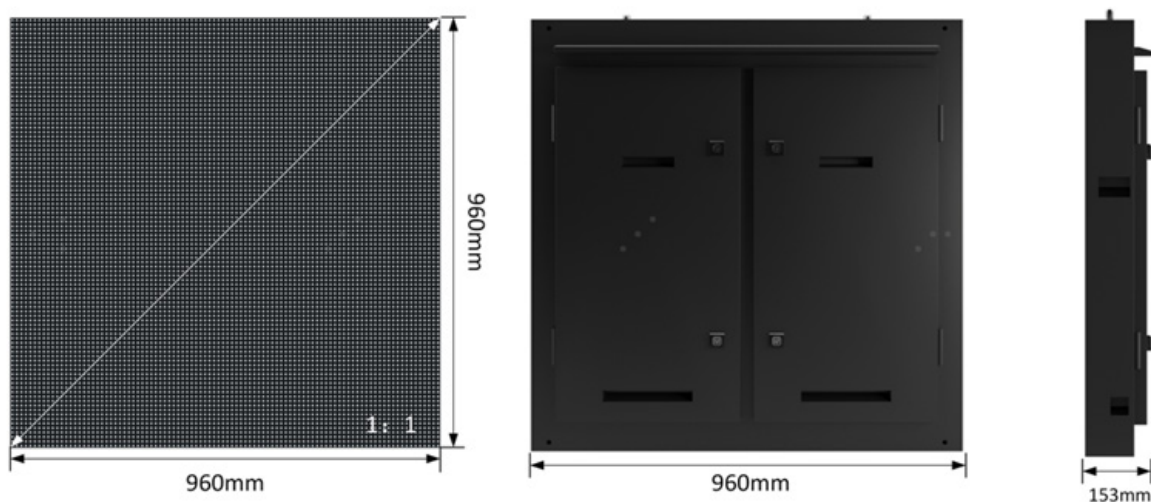

Specifications

HOA10.0-TAM9696R

Pixel Pitch	10
LED Package	SMD copper wire
LED Type	SMD2727
Thickness	153mm
Module Resolution	32x16
Module Size (WxH/mm)	320x160
Cabinet Dimension (WxH)	960(W)x960(H)
Cabinet Resolution	96x96
Cabinet Weight (kg/panel)	≤33kg
Cabinet materials	Metal plate
Brightness (Nits)	5500 Nits
Contrast Ratio	≥4000:1
Maintenance	Rear Access
IP Rating	Front:IP65/Rear:IP54
Max Power Consumption (W/sqm)	≤850
Avg Power Consumption (W/sqm)	≤280
Viewing Angle (H/V)°	≥120 degrees
Refresh Rate (Hz)	>1920
Operating Environment	From -20~60oc
Relative Humidity	10~90%RH
Life Span	≥100,000hrs

Display Dimensions

HISENSE B2B EUROPE

Beechavenue 139,
1119 RB ScHOAhol-Rijk,

Netherlands
sales@hisense-b2b.com

www.hisense-b2b.com
+44 (0)115 8248811