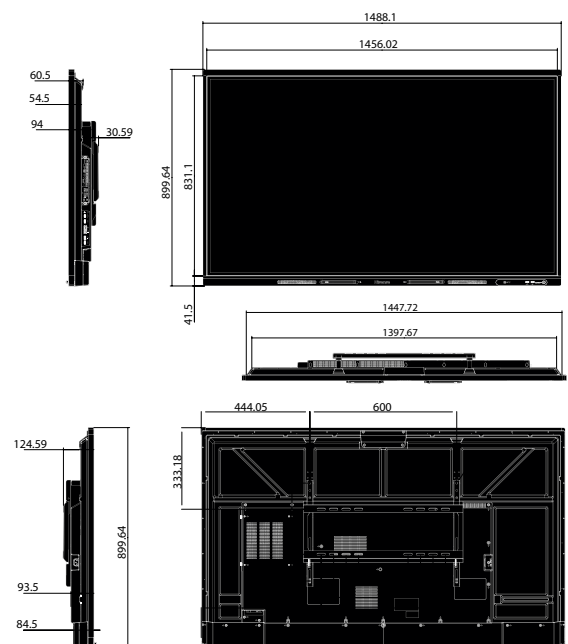

### Physical

Product Size (W x H x D)	1488.1 x 899.6 x 114mm 58.6 x 35.4 x 4.5 inch
Package Size (W x H x D)	1629 x 1040 x 240mm 64.1 x 40.9 x 9.4 inch
Net Weight	34.7kg / 76.5lbs
Packed Weight	44.7kg / 98.5lbs
Housing Material	Front Shell: Aluminium Rear Shell: Plastic
Housing Colour	Black + Tarnish
VESA	600 x 400mm, 4-M8 Screw

### Dimensions

65" 1488.1<sup>W</sup> x 899.6<sup>H</sup> x 114<sup>D</sup> mm / 58.6 x 35.4 x 4.5 inch  
34.7 kg / 76.5 lbs

Product specifications may vary per region, and specifications are subject to change. This material may include corporate names and trademarks of third parties which are the properties of the third parties respectively.