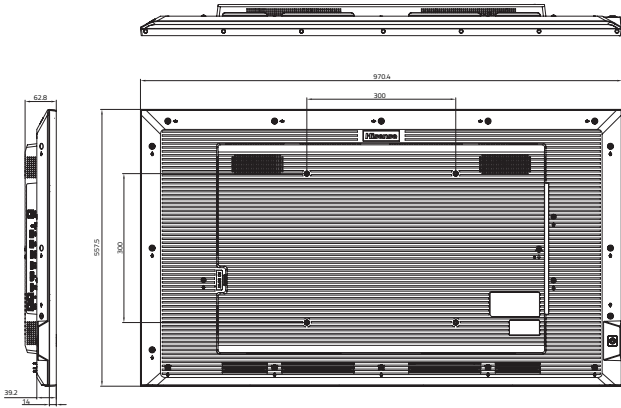

## Specifications

## Dimensions

**43"** 970.4 x 557.5 x 62.8mm / 38.20 x 21.9 x 2.5inch  
8.5kg / 18.7lbs

**50"** 1124.1 x 644.3 x 62.5mm / 44.26 x 25.36 x 2.46inch  
11kg / 24.3lbs

**55"** 1239.7 x 710.2 x 63.3mm / 48.8 x 28 x 2.5inch  
13.9kg / 30.6lbs

**65"** 1458.9 x 832.8 x 63.7mm / 57.4 x 32.8 x 2.5inch  
21.5kg / 47.4lbs

**75"** 1675.3 x 955.1 x 63.7mm / 66 x 37.6 x 2.5inch  
29kg / 63.9lbs

**86"** 1926.6 x 1095.5 x 64.2mm / 75.9 x 43.1 x 2.5inch  
38.2kg / 84.2lbs