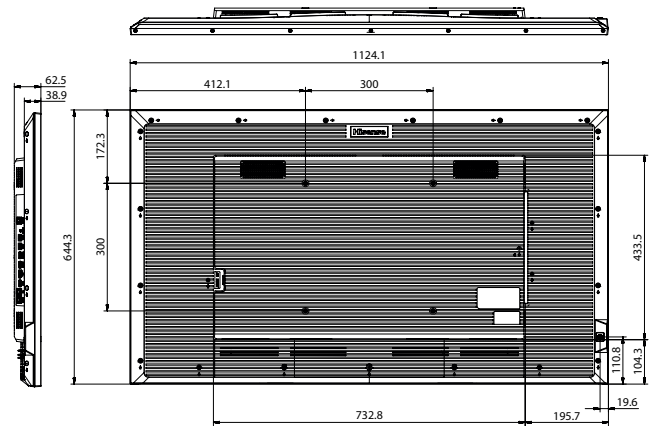

## Dimensions

**43"** 970.4 x 557.5 x 62.8mm / 38.20 x 21.9 x 2.5inch  
8.5kg / 18.7lbs

**50"** 1124.1 x 644.3 x 62.5mm / 44.26 x 25.36 x 2.46inch  
11kg / 24.3lbs

**55"** 1239.7 x 710.2 x 63.3mm / 48.8 x 28 x 2.5inch  
13.9kg / 30.6lbs

**65"** 1458.9 x 832.8 x 63.7mm / 57.4 x 32.8 x 2.5inch  
21.5kg / 47.4lbs

**75"** 1675.3 x 955.1 x 63.7mm / 66 x 37.6 x 2.5inch  
29kg / 63.9lbs

**86"** 1926.6 x 1095.5 x 64.2mm / 75.9 x 43.1 x 2.5inch  
38.2kg / 84.2lbs