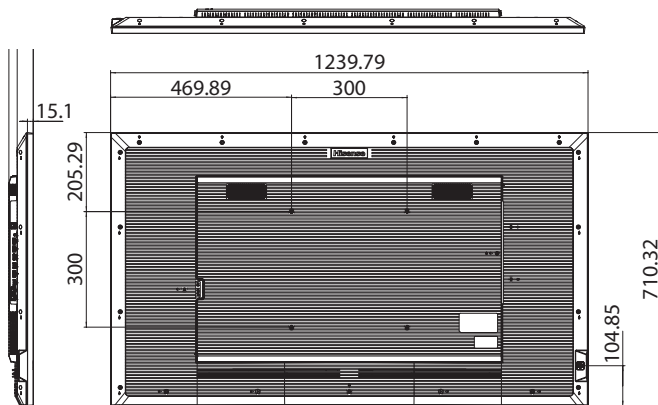

## Dimensions

**43"** 970.4 x 557.5 x 62.8mm / 38.20 x 21.9 x 2.5inch  
8.5kg / 18.7lbs

**50"** 1124.1 x 644.3 x 62.5mm / 44.26 x 25.36 x 2.46inch  
11kg / 24.3lbs

**55"** 1239.7 x 710.2 x 63.3mm / 48.8 x 28 x 2.5inch  
13.9kg / 30.6lbs

**65"** 1458.9 x 832.8 x 63.7mm / 57.4 x 32.8 x 2.5inch  
21.5kg / 47.4lbs

**75"** 1675.3 x 955.1 x 63.7mm / 66 x 37.6 x 2.5inch  
29kg / 63.9lbs

**86"** 1926.6 x 1095.5 x 64.2mm / 75.9 x 43.1 x 2.5inch  
38.2kg / 84.2lbs