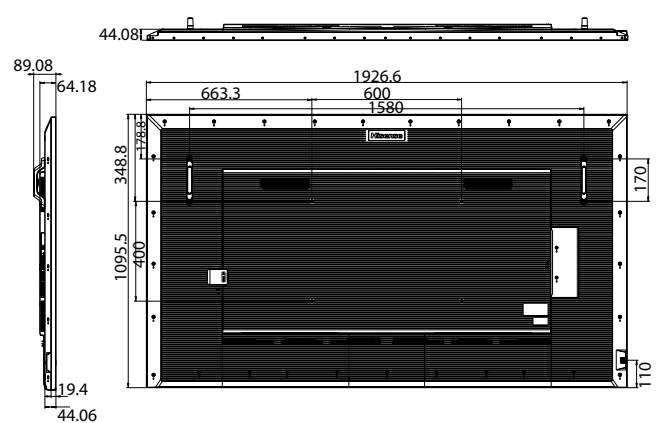

## Dimensions

**43"** 970.4 x 557.5 x 62.8mm / 38.20 x 21.9 x 2.5inch  
8.5kg / 18.7lbs

**50"** 1124.1 x 644.3 x 62.5mm / 44.26 x 25.36 x 2.46inch  
11kg / 24.3lbs

**55"** 1239.7 x 710.2 x 63.3mm / 48.8 x 28 x 2.5inch  
13.9kg / 30.6lbs

**65"** 1458.9 x 832.8 x 63.7mm / 57.4 x 32.8 x 2.5inch  
21.5kg / 47.4lbs

**75"** 1675.3 x 955.1 x 63.7mm / 66 x 37.6 x 2.5inch  
29kg / 63.9lbs

**86"** 1926.6 x 1095.5 x 64.2mm / 75.9 x 43.1 x 2.5inch  
38.2kg / 84.2lbs