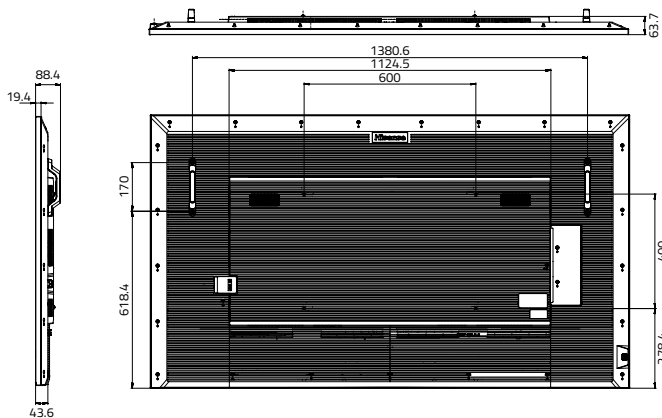

## Dimensions

**43"** 970.4 x 557.5 x 62.8mm / 38.20 x 21.9 x 2.5inch  
8.5kg / 18.7lbs

**50"** 1124.1 x 644.3 x 62.5mm / 44.26 x 25.36 x 2.46inch  
11kg / 24.3lbs

**55"** 1239.7 x 710.2 x 63.3mm / 48.8 x 28 x 2.5inch  
13.9kg / 30.6lbs

**65"** 1458.9 x 832.8 x 63.7mm / 57.4 x 32.8 x 2.5inch  
21.5kg / 47.4lbs

**75"** 1675.3 x 955.1 x 63.7mm / 66 x 37.6 x 2.5inch  
29kg / 63.9lbs

**86"** 1926.6 x 1095.5 x 64.2mm / 75.9 x 43.1 x 2.5inch  
38.2kg / 84.2lbs