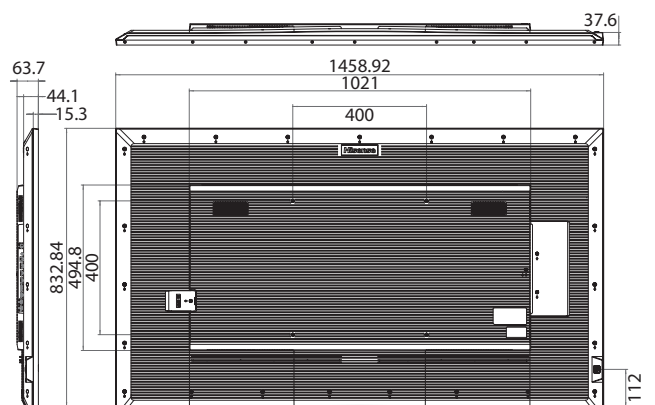

## Dimensions

**43"** 970.4 x 557.5 x 62.8mm / 38.20 x 21.9 x 2.5inch  
8.5kg / 18.7lbs

**50"** 1124.1 x 644.3 x 62.5mm / 44.26 x 25.36 x 2.46inch  
11kg / 24.3lbs

**55"** 1239.7 x 710.2 x 63.3mm / 48.8 x 28 x 2.5inch  
13.9kg / 30.6lbs

**65"** 1458.9 x 832.8 x 63.7mm / 57.4 x 32.8 x 2.5inch  
21.5kg / 47.4lbs

**75"** 1675.3 x 955.1 x 63.7mm / 66 x 37.6 x 2.5inch  
29kg / 63.9lbs

**86"** 1926.6 x 1095.5 x 64.2mm / 75.9 x 43.1 x 2.5inch  
38.2kg / 84.2lbs